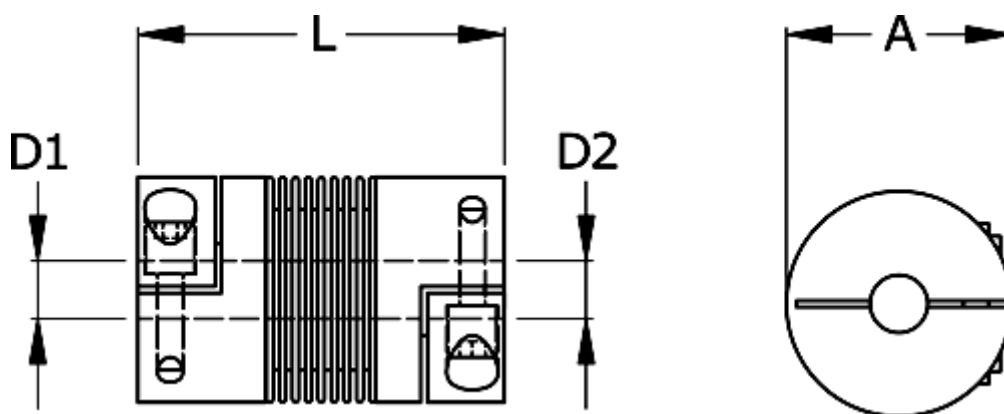

Data Sheet

Article number: 3330200450501616

Description: Bellow coupling type 2 size45
Length 50 mm, bore 16/16 mm

Measures

A	= 32.5
D1	= 16
D2	= 16
L	= 50
Nom. torque NM (Tkn)	= 4.5